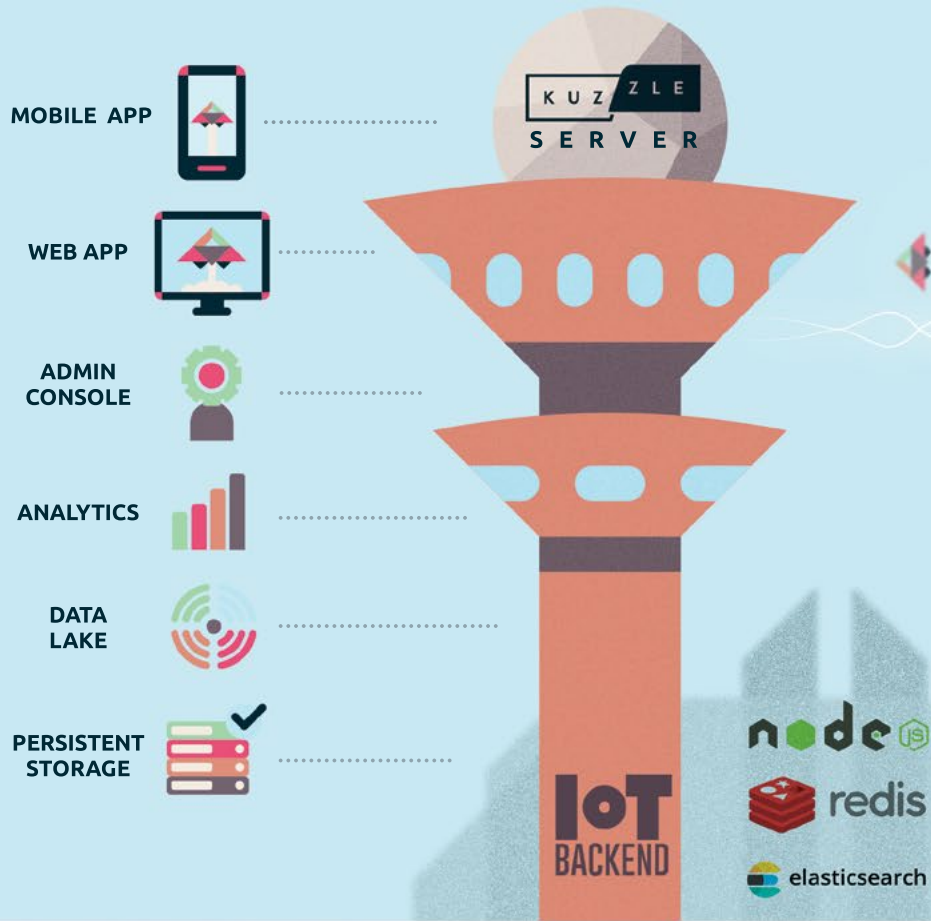

# BUILD YOUR IOT APPS BETTER & FASTER

BACKEND  
& BEYOND

SMART HOME

SMART CITY

CONNECTED CAR

INDUSTRIAL IOT

# HIGH CONTROL BACKEND FOR IOT

Kuzzle provides all the features you need to build innovative IoT apps

REAL-TIME PUB/SUB | GEOFENCING | FIRMWARE MANAGEMENT | CLOUD AGNOSTIC